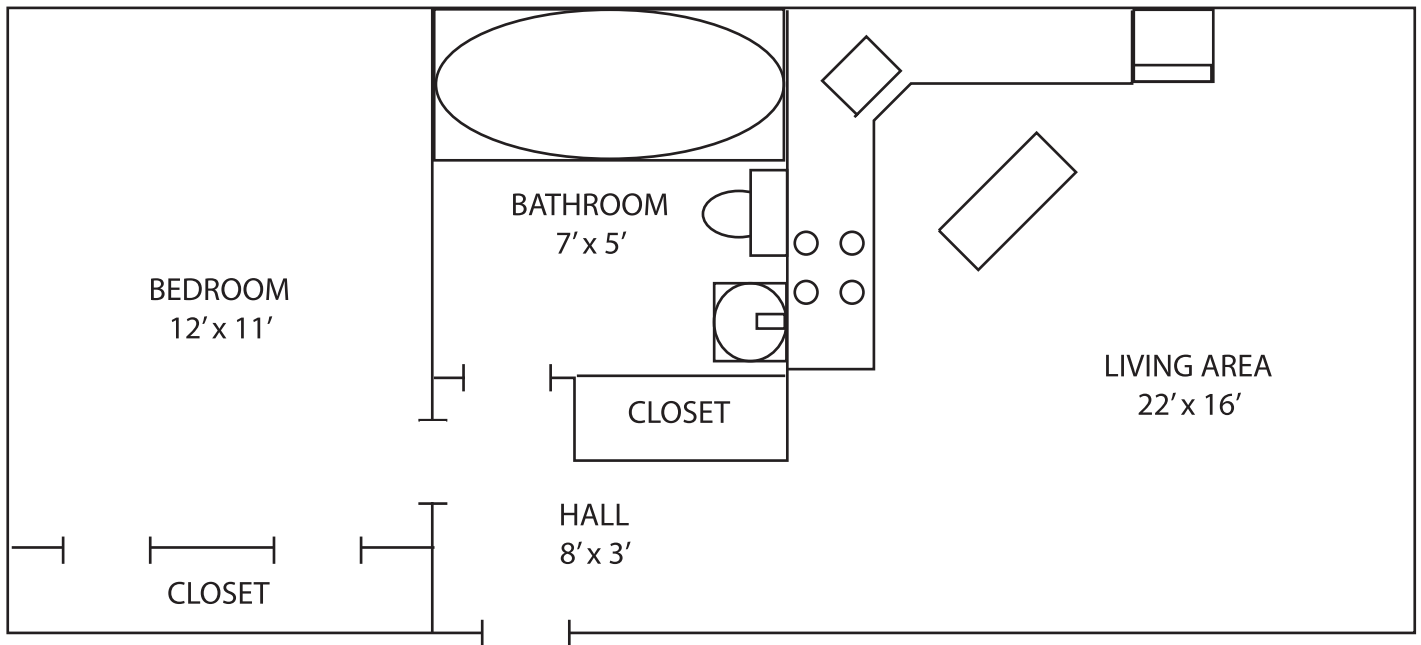

ONE BEDROOM UNIT

* All dimensions are approximate

For leasing inquiries, please call T&A Properties at 720-341-1817