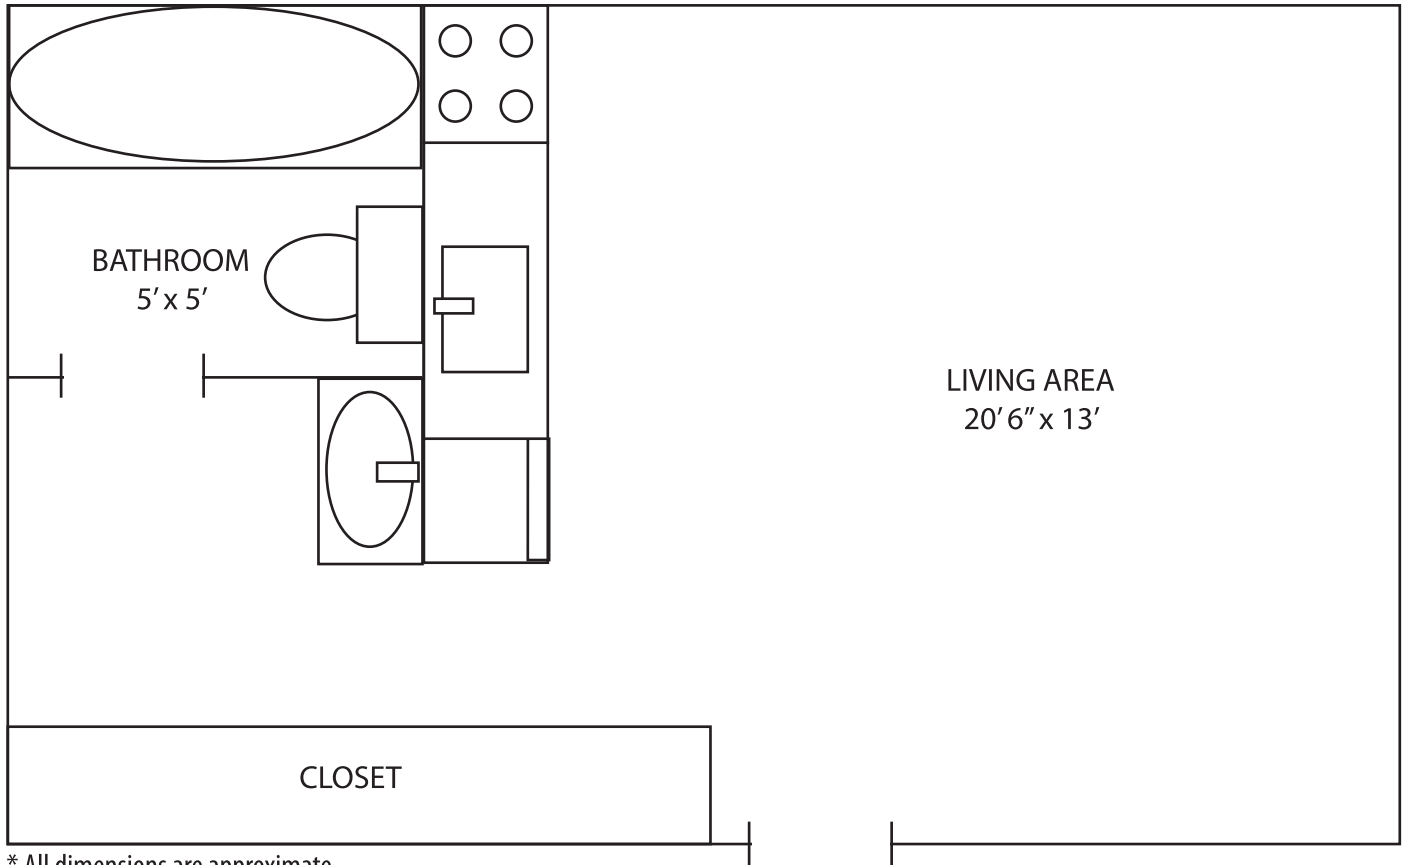

**STUDIO UNIT**

\* All dimensions are approximate

**For leasing inquiries, please call T&A Properties at 720-341-1817**